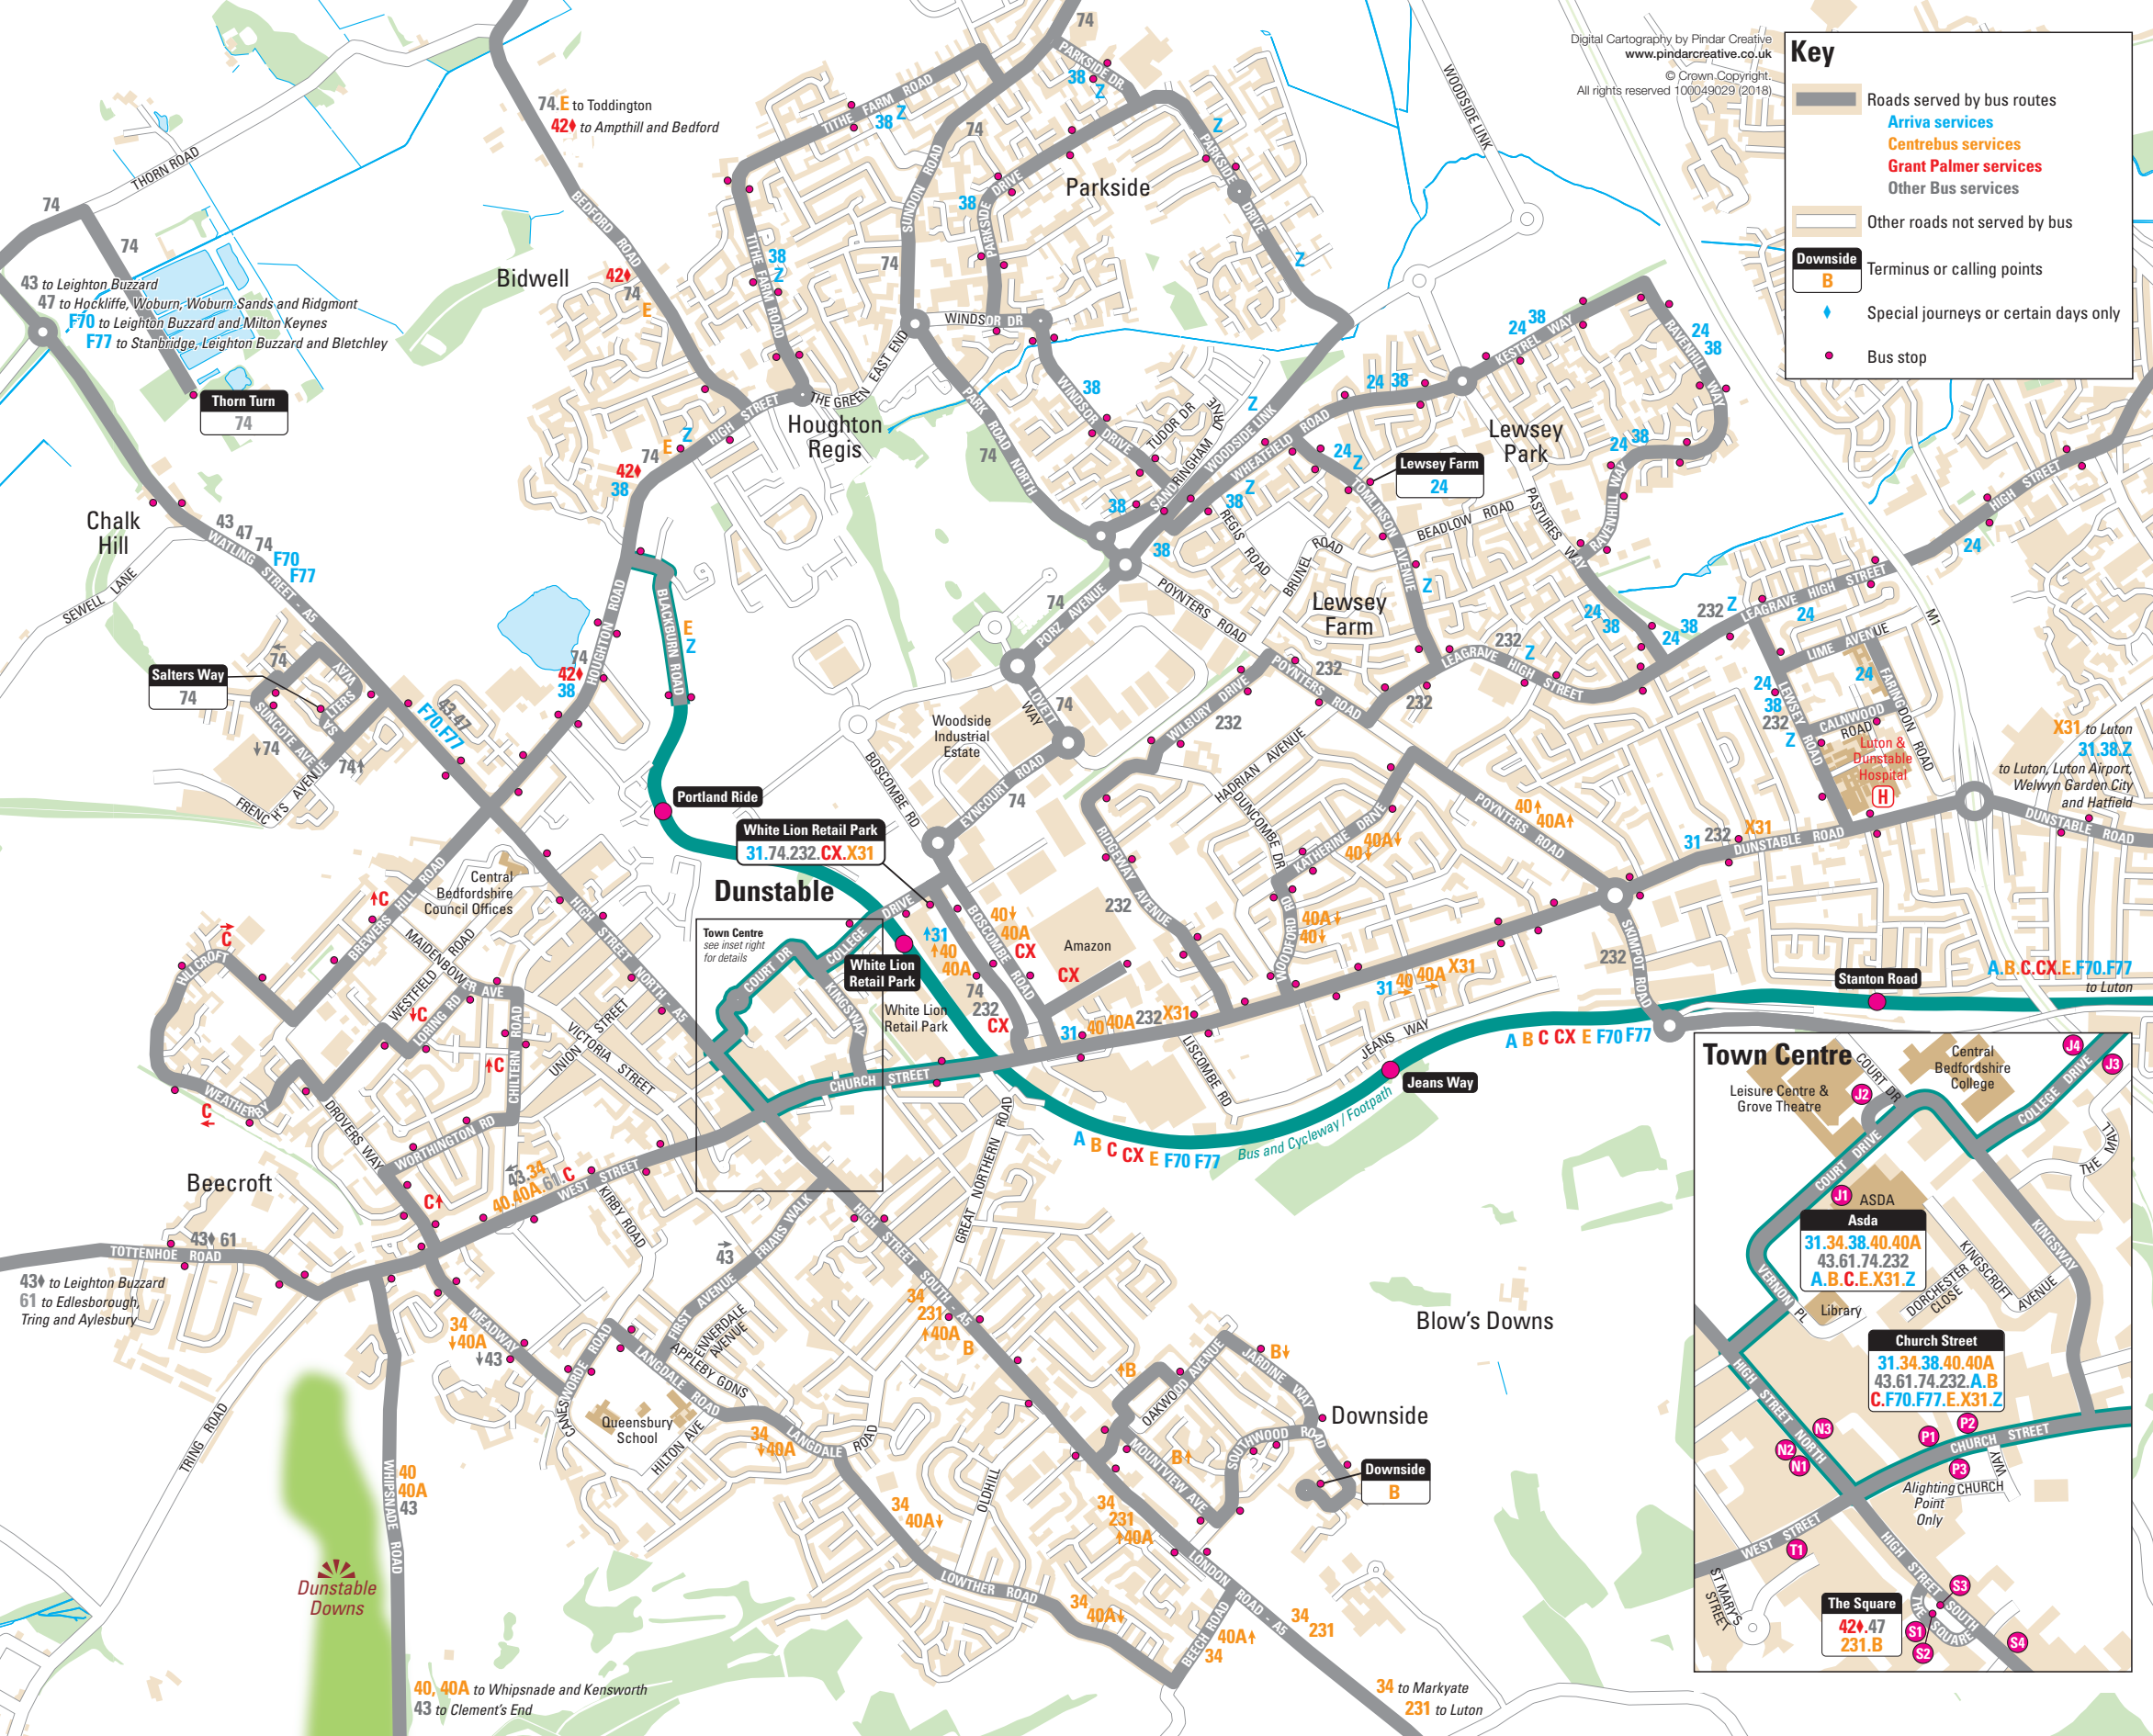

Key

- Roads served by bus routes
- Arriva services
- Centrebus services
- Grant Palmer services
- Other Bus services
- Other roads not served by bus
- **Downside**
- **B** Terminus or calling points
- ↕ Special journeys or certain days only
- Bus stop

40, 40A to Whipsnade and Kensworth
43 to Clement's End

34 to Markyate
231 to Luton

Town Centre

Leisure Centre & Grove Theatre **J2**
Central Bedfordshire College **J4**
ASDA **J1**
Asda **31, 34, 38, 40, 40A, 43, 61, 74, 232, A, B, C, E, X31, Z**
Library **J3**
Church Street **31, 34, 38, 40, 40A, 43, 61, 74, 232, A, B, C, F70, F77, E, X31, Z**
Alighting CHURCH Point Only
The Square **42A, 47, 231, B**